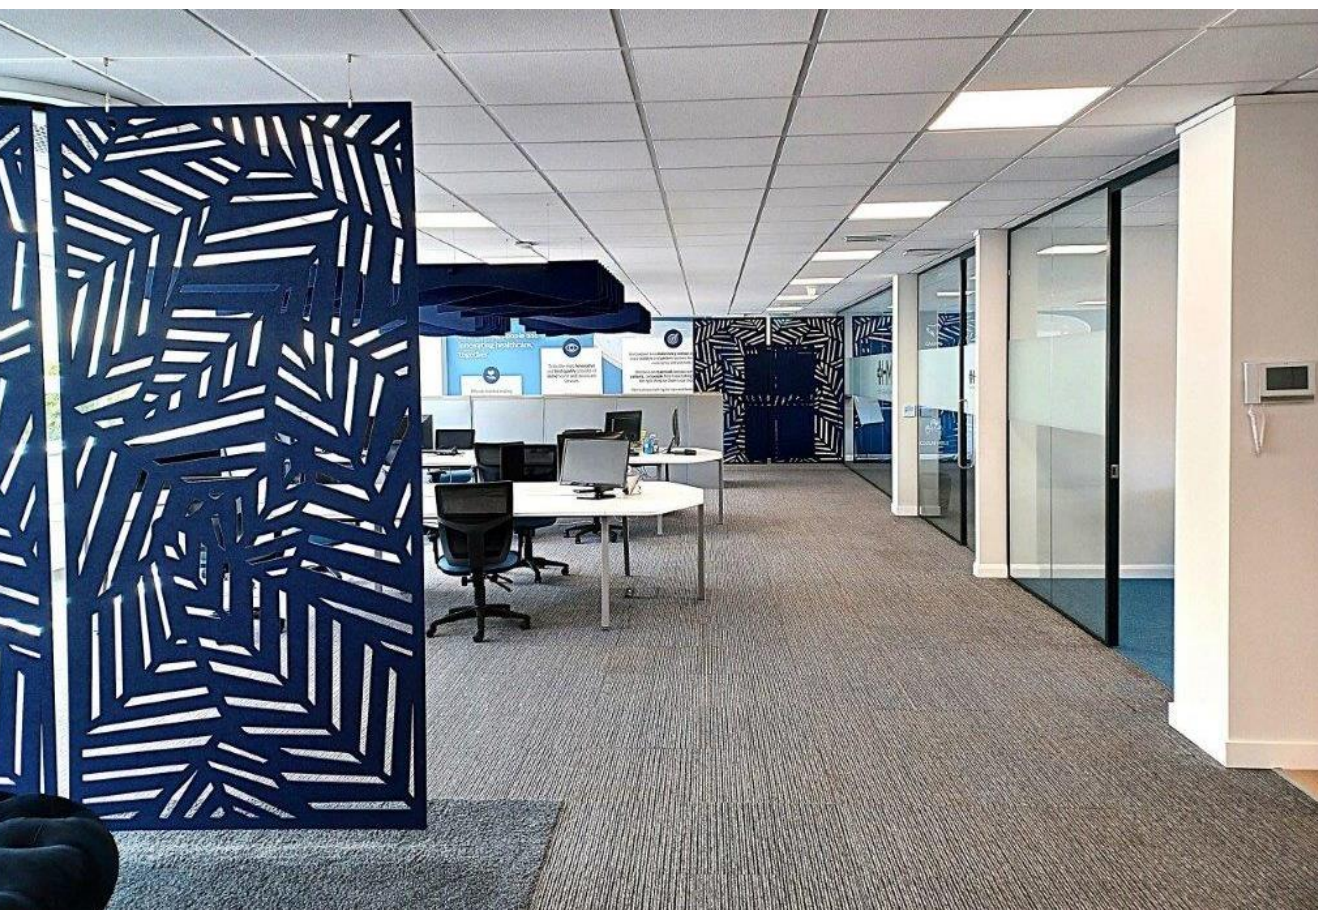

office options

officeoptionsuk.com

case study